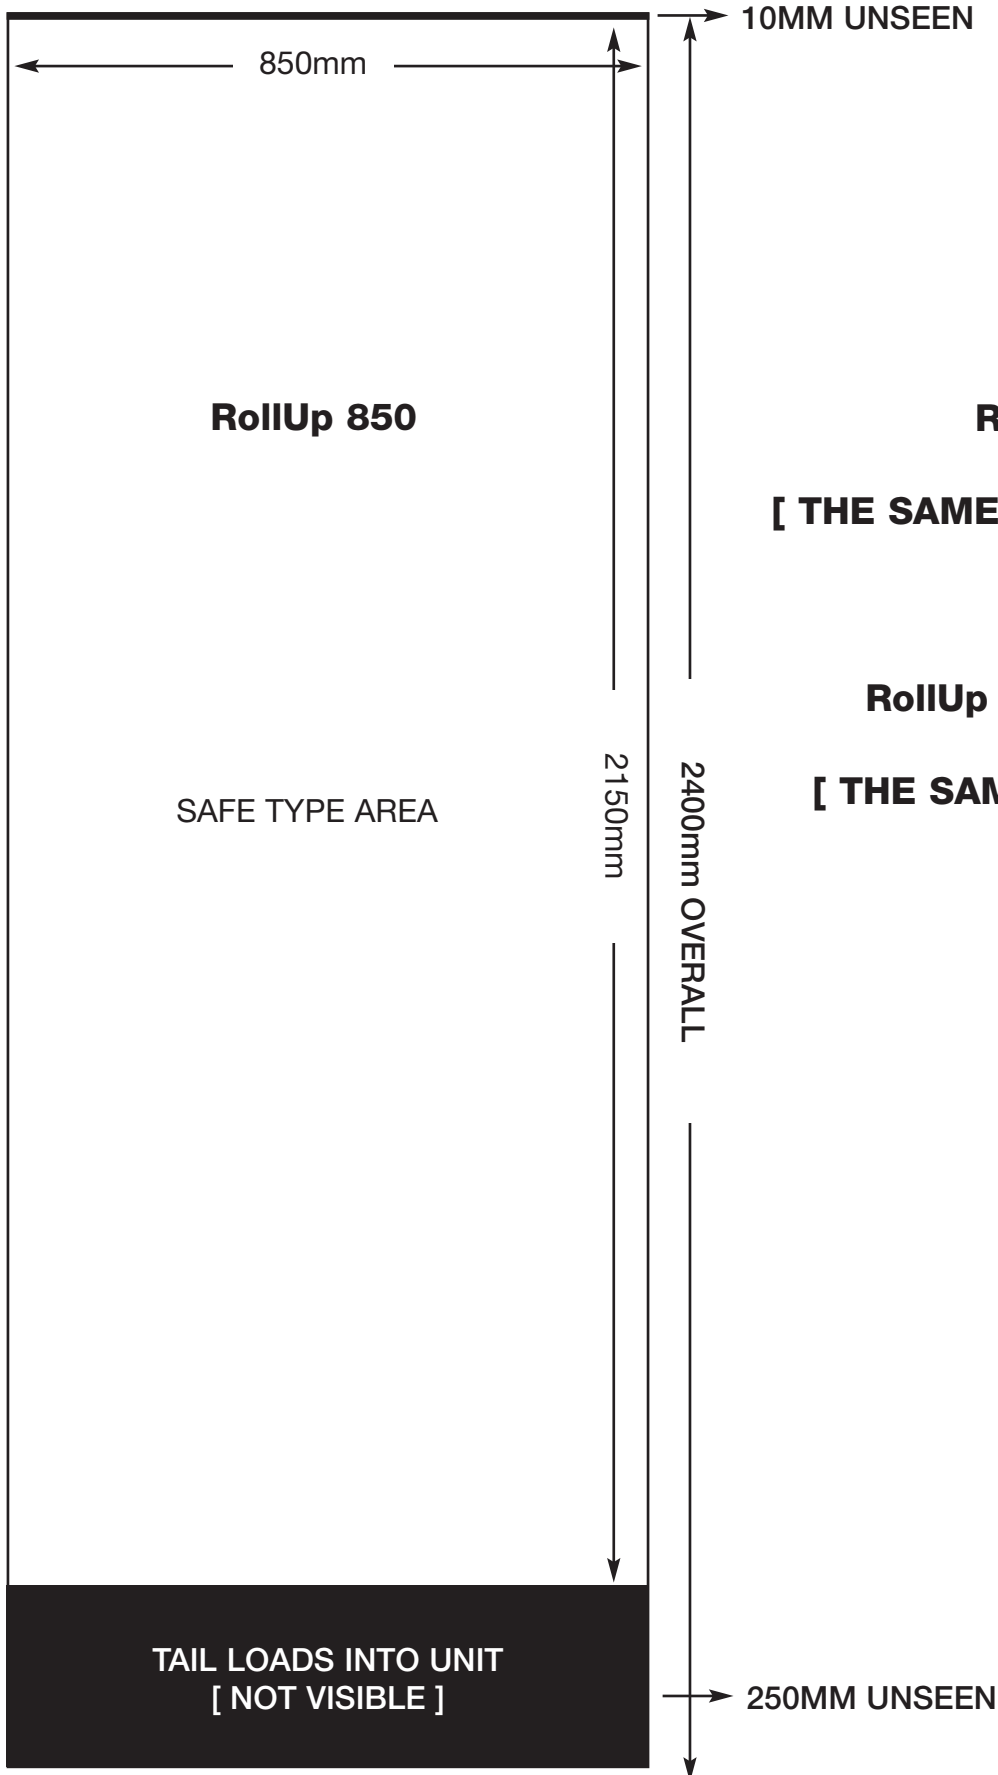

# RollUp 1 & 2

**print**  
specifications

**RollUp 1200**  
**[ THE SAME BUT 1200MM WIDE ]**

**RollUp 2 - 850/1200mm**  
**[ THE SAME BUT 2 BANNERS  
LOADED ]**

**DOCUMENT RESOLUTION : 400dpi @ 25% [ i.e. 100dpi @ 100% ]**  
**NO BLEED REQUIRED**