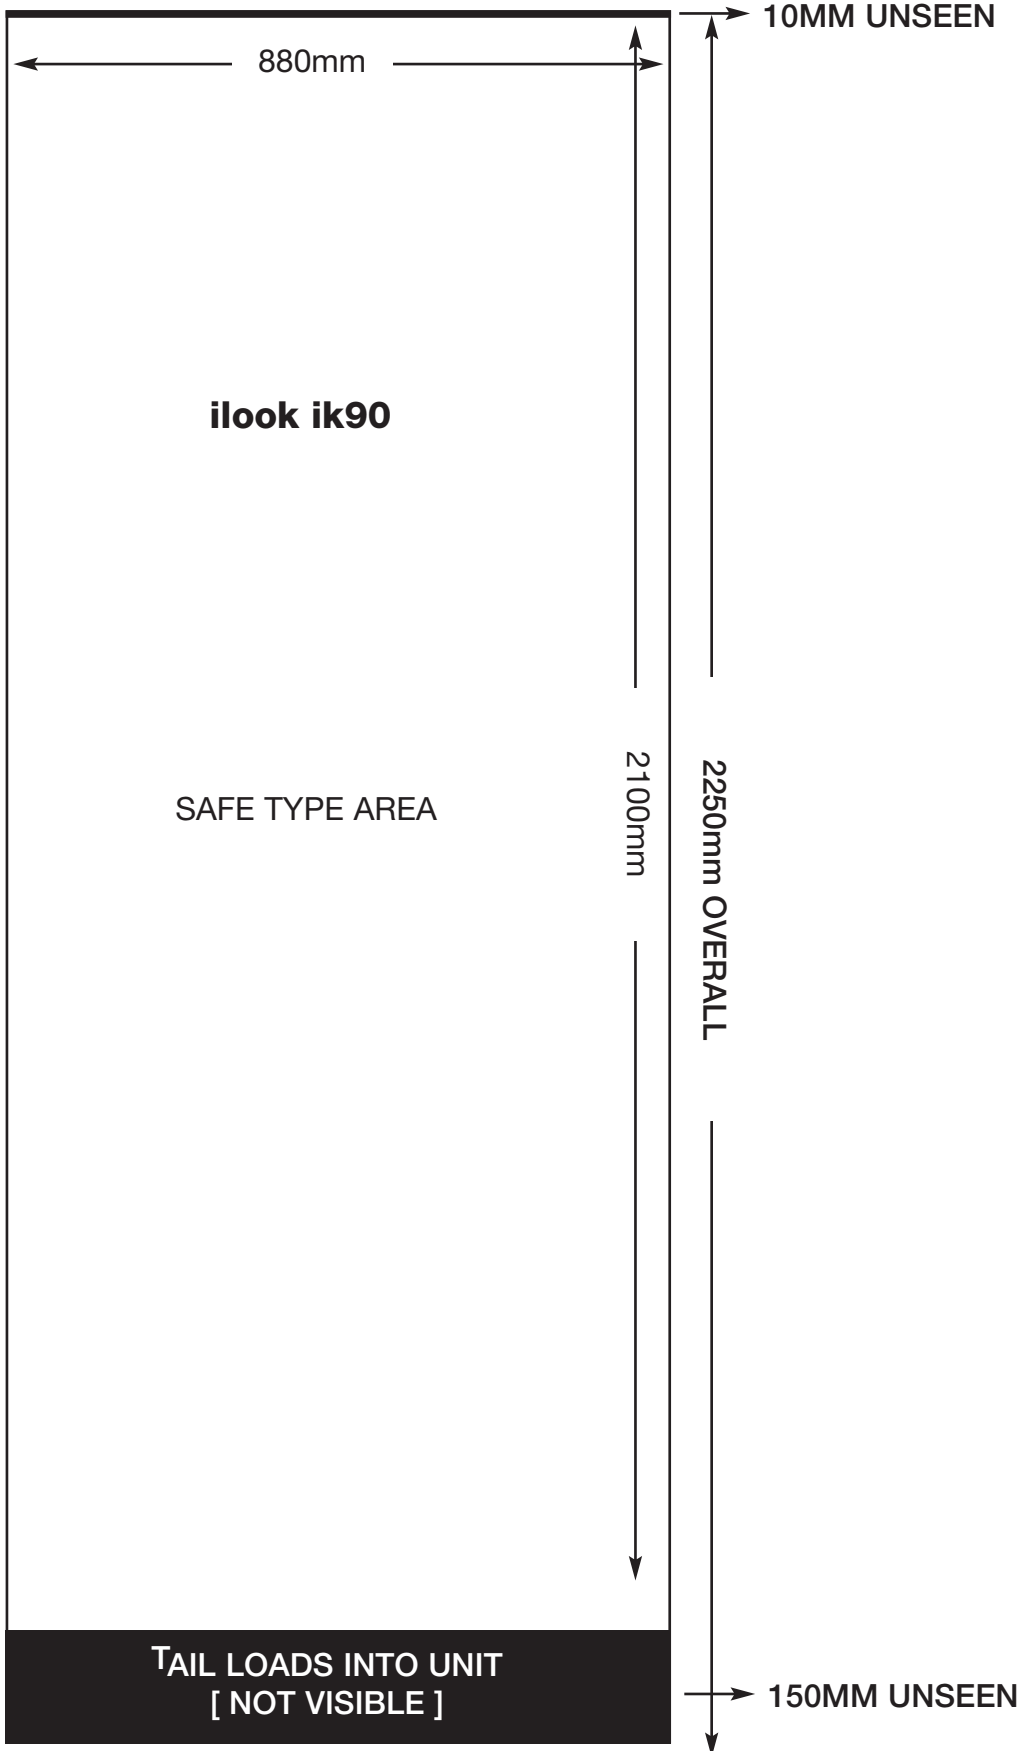

ilook ik90

print specifications

DOCUMENT RESOLUTION : 400dpi @ 25% [i.e. 100dpi @ 100%]
NO BLEED REQUIRED