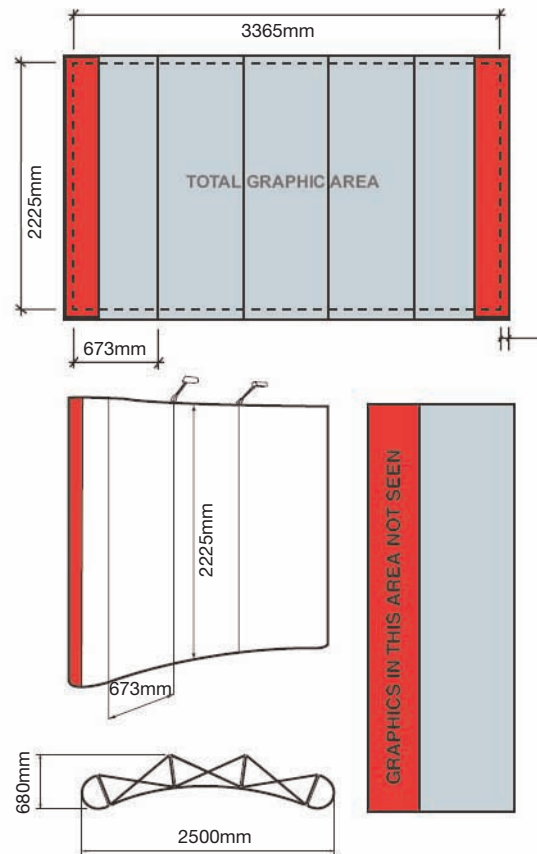

PopUp

print specifications

Standard Curved Inside

5 panels @ 673mm x 2225mm

Total visual area 3365mm x 2225mm

*Graphic elements in the outer third of the panel will wrap around the back. These elements won't be seen.

Avoid placing key graphic elements in this area.

*Curved Outside

3 middle panels @ 808mm x 2225mm

2 side panels @ 673mm x 2225

Total area 3770mm x 2225mm

Straight

3 middle panels @ 733mm x 2225mm

2 side panels @ 673mm x 2225

Total area 3545mm x 2225mm

Counter Graphic

800mm x 1800mm

DOCUMENT RESOLUTION : 1000dpi @ 10% [i.e. 100dpi @ 100%]
10mm BLEED REQUIRED ON EACH PANEL

Ph: [03] 9584 1200 | Email: info@xgroup.com.au